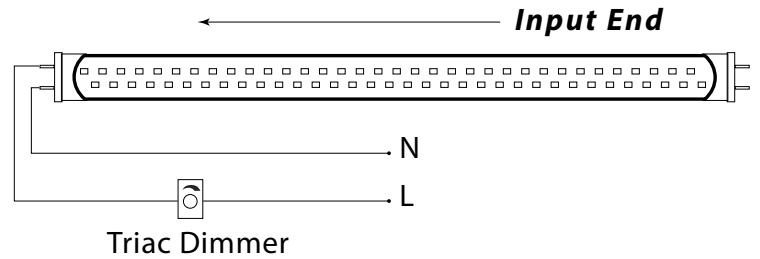

## SPECIFICATIONS

## Dimmable T8 LED Bulb 4ft, 22W 6500K

<b>PRODUCT NAME</b>	Dimmable T8 LED Bulb 4ft, 22W 6500K
<b>SKU</b>	LB-LL-T8D-4-CW
<b>URL</b>	<a href="#">Click Here</a>
<b>DESCRIPTION</b>	The Triac Dimmable T8 LED Tube light is a perfect replacement product for existing tube lamps with energy savings of 70%-80% over traditional fluorescent tubes. Not only is this product more energy efficient but it is also environmentally friendly containing no mercury or other harmful materials. Perfect for commercial and residential lighting applications including offices, conference rooms, super markets, restaurants, schools, libraries, hospitals, living rooms, or any other application where a power saving Eco friendly lighting is needed. UL, RoHS approved. <b>Note: This product is only dimmable by Triac Dimmer and requires a ballast bypass.</b>
<b>BULB TYPE</b>	T8 with G13 bi-pin base
<b>SUPPLY VOLTAGE</b>	90VAC - 140VAC
<b>DIMENSIONS</b>	48.0" Length x 1.00" Diameter (1219.2mm Length x 25.4mm Diameter)
<b>LUMENS</b>	2240 lm
<b>OUTPUT POWER</b>	22 Watts
<b>COLOR TEMP.</b>	6500K
<b>WARRANTY</b>	2 year manufacturers