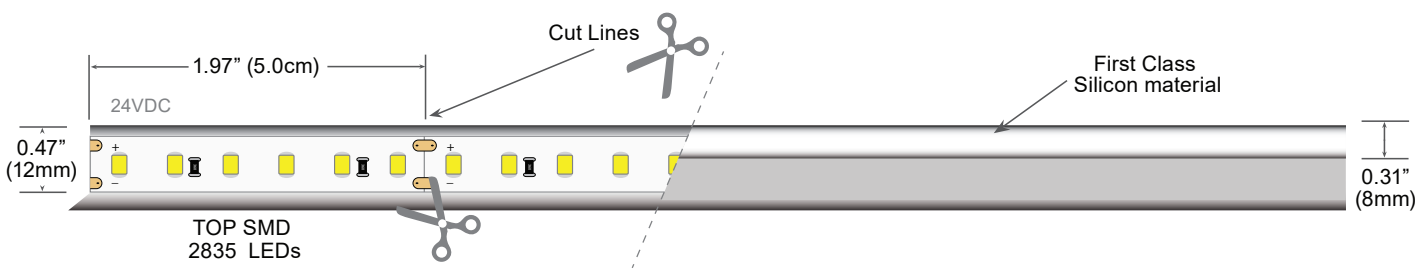

Long Run LED Neon, Side Emitting - ETL 24VDC

| | |
|-----------------------|----------------------|
| Material | Silicone |
| LED Type | 2835 |
| LED Quantity | 36/ft (120/m) |
| Full Reel Length | 49.2ft (15m) |
| CRI | >80 |
| Beam Angle | 120° |
| Dimmable | Yes |
| Operating Temperature | -40°~149°F |
| Min Bend Diameter | 3.94"Ø |
| Lifetime Hours | 50,000 Hours |
| Warranty Period | 2 Years |
| Certification | ETL Listed, RoHS, CE |

* Sold by the 1 meter or 5 meter reel.

| SKU | Color | Kelvin | Lumens | Watts | LEDs | Voltage | Rating | Max Serial |
|--------------------|------------|--------|----------|-----------|-------|---------|--------|------------|
| LN-DX-LR-FH-WW-15M | Warm White | 3000K | 67 lm/ft | 2.84 W/ft | 120/m | 24VDC | IP20 | 20ft |
| LN-DX-LR-FH-W-15M | Cool White | 6000K | 72 lm/ft | | | | | |