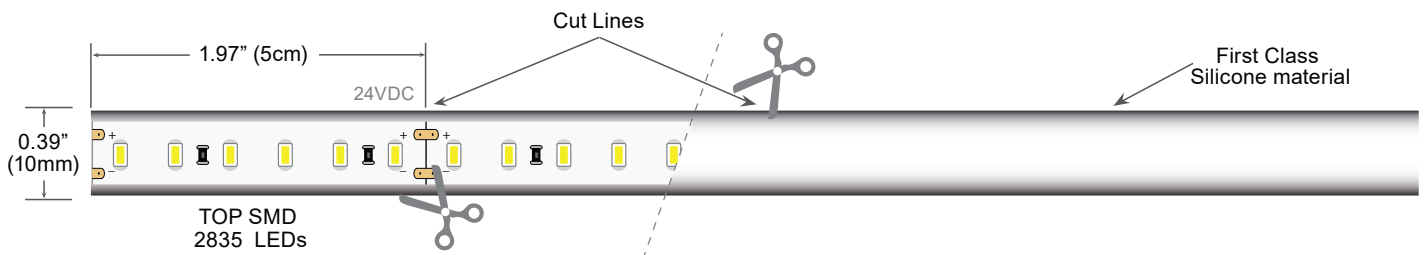

Long Run LED Neon, Top Emitting - ETL 24VDC

Material	Silicone
LED Type	2835
LED Quantity	42/ft (140/m)
Full Reel Length	32.8ft (10m)
CRI	>80
Beam Angle	140°
Dimmable	Yes
Operating Temperature	-40°~149°F
Min Bend Diameter	5.12"Ø
Lifetime Hours	50,000 Hours
Warranty Period	2 Years
Certification	ETL Listed, RoHS, CE

* Sold by the 1 meter or 10 meter reel.

SKU	Color	Kelvin	Lumens	Watts	LEDs	Voltage	Rating	Max Serial
LN-DX-LR-FV-WW-10M	Warm White	3000K	262 lm/ft	3.61 W/ft	140/m	24VDC	IP67	32.8ft
LN-DX-LR-FV-W-10M	Cool White	6000K	271 lm/ft					