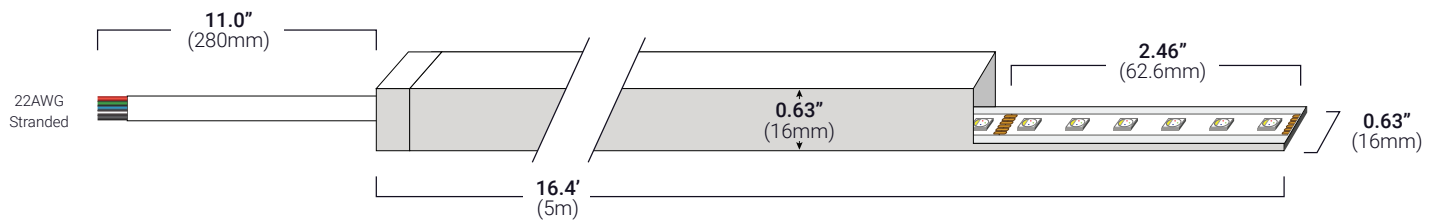

RGBW LED Neon, Top Emitting - ETL 24VDC

Material	Silicone
LED Type	5050 4in1
LED Quantity	25/ft (84/m)
Full Reel Length	16.4ft (5m)
CRI	>80
Beam Angle	110°
Dimmable	Yes
Operating Temperature	-40°~149°F
Min Bend Diameter	5.12"Ø
Lifetime Hours	50,000 Hours
Warranty Period	2 Years
Certification	ETL Listed, RoHS, CE

Vertical Bending

* Sold by the 5 meter reel.

SKU	Color	Kelvin	Lumens	Watts	LEDs	Voltage	Rating	Max Serial
LN-DX-NE-RGBW-FV-5M	RGB + White	RGB + 6000K	102 lm/ft	4.76 W/ft	84/m	24VDC	IP65	20ft

1092 Greg Street
Sparks, NV 89431, USA